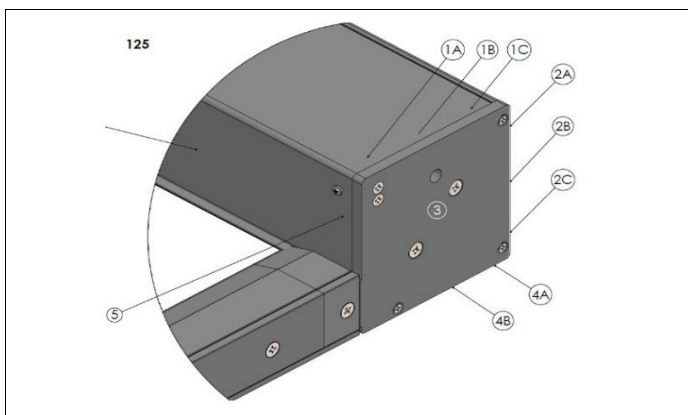

Type	Cassette placement
Square 125	

System dimensions in mm			Installation			Colour		Motor side	
Pos	Width	Draw	Fixing	Pre-drilling	Extra	RAL	Gloss	L/R	Cable output
1									
2									
3									
4									
5									
6									
7									
8									
9									
10									