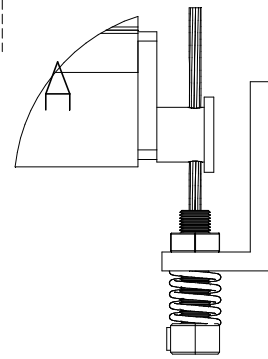

DETAIL B
SCALE 1 : 2

DETAIL C
SCALE 1 : 2

DETAIL D
SCALE 1 : 5

SECTION A-A

GUILLAUME JANSSEN B.V.	MATERIAL: ALUMINIUM	CLIENT: D.N.A.	DATE: 2023
		TITLE / REFERENCE GJ - RB 100 CABLE GUIDED	
		DWG. NO. GJ - RB SERIES	REV 1
SCALE:	FINISH: COATED / ANODIZED	DRAWN: J.KONING	SHEET 1 OF 1