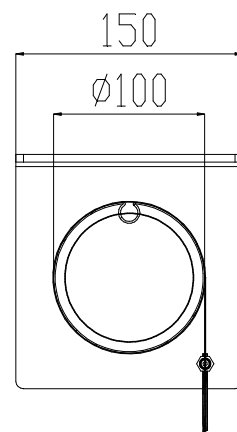

DETAIL B
SCALE 1 : 2

DETAIL C
SCALE 1 : 2

DETAIL D
SCALE 1 : 5

SECTION A-A

GUILLAUME JANSSEN B.V.	MATERIAL: ALUMINIUM	CLIENT: D.N.A.	DATE: 2023
		TITLE / REFERENCE GJ - RB 100 CABLE GUIDED	
		DWG. NO. GJ - RB SERIES	REV 1
SCALE:	FINISH: COATED / ANODIZED	DRAWN: J.KONING	SHEET 1 OF 1